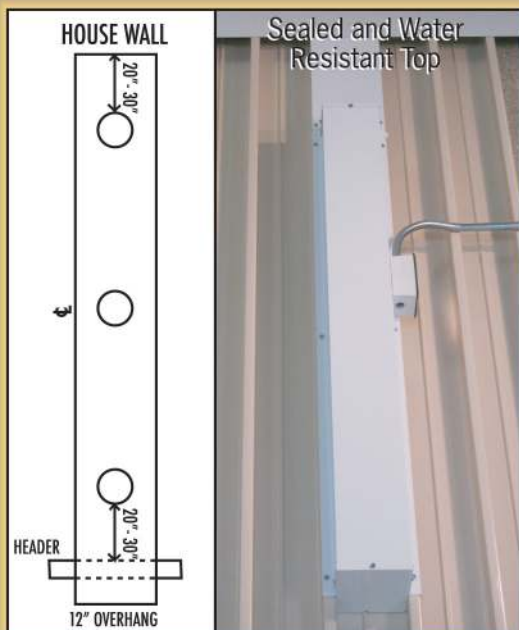

THE LIGHTSTRIP®

Recessed Lighting For Aluminum Patio Covers

Light up your patio
with the Lightstrip.

- Easy to install.
- Built into the 6" or 8" awning pan for a perfect match to the cover.
- The Lightstrip can be installed every 5' for maximum light coverage.
- A great addition to a ceiling fan.
- 4" recessed lights with color matching trim.
(Light bulbs not included.)