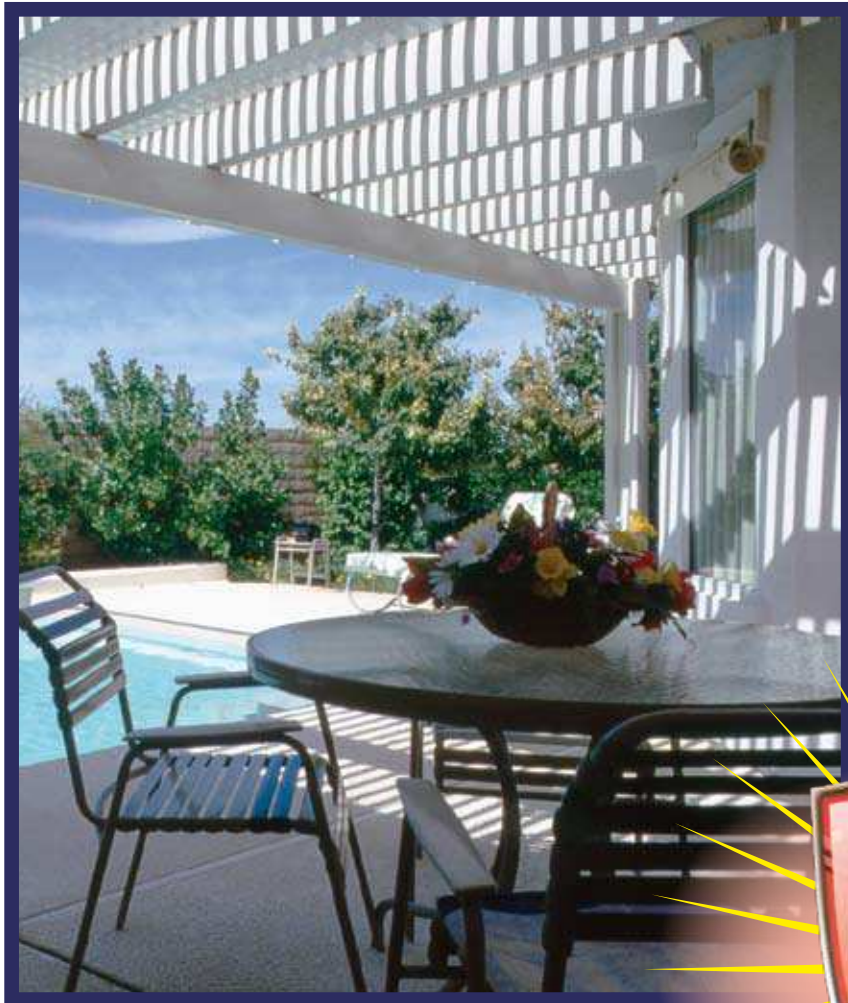

Alumawood™ Just Got Tougher . . .

Now with **TEFLON®**
surface protector.

Amerimax's Aluma-ShieldSM coating system for Alumawood™ shade structures has set the standards for toughness and durability for years. Now, it's even tougher with the addition of Teflon® surface protector to provide extended longevity, superior durability and ease of maintenance.