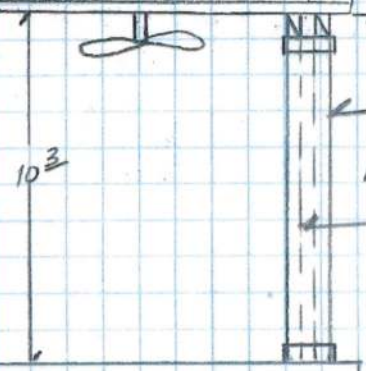

(3) Panels w/ beams + wire

Mitered Corners (No Ends)

No Tails 17'

Mitered Corner

(2) 10" x 10" Round, Smooth Roman Cols.

24" 20' Cover Double 21' Headers

Double 3x8x21' Headers One w/ 1/2" Steel insert

Amerimax Solid 3" Ins. Maxx Panel Patio Cover 10ft proj x 20ft wide

Slope 3" 10' 9'

Color: All White

Ends: Corbel

(2) 10" x 10" Rd, Smooth Roman Cols.

(2) 3x3x10' Steel cover Posts

Factory Director
Patio Covers
Lic # 883800

ICCESR1398
Engineering

GM
Fac. Dir

3/16

Factory Direct Patio Covers Lic. # 883800 Project #9-83

December 3, 2019 Rev. 2

Page 1 of 2

To:

E-mail: _____

Quote:

Amerimax, Alumawood, Solid, 3 in. Insulated Maxx Panel Patio Cover, two-post design, 10 ft. proj. (w/Full Wrap, Mitered Corners and No Tails) x 20 ft. wide. Double 3x8x21 ft. Headers w/12ga. Steel 'C' insert. Two (2) HD 3x3-10ft. Steel Clover posts. Posts at approx. 9 ft. from wall/hanger and approx. 16 1/2 ft. o.c. Approx. 21 in. side and 12 in. front overhangs. Height to hanger on stucco wall approx. 10 ft. 3in. over vent. Slope cover 3 in. Gutter with scuppers included.