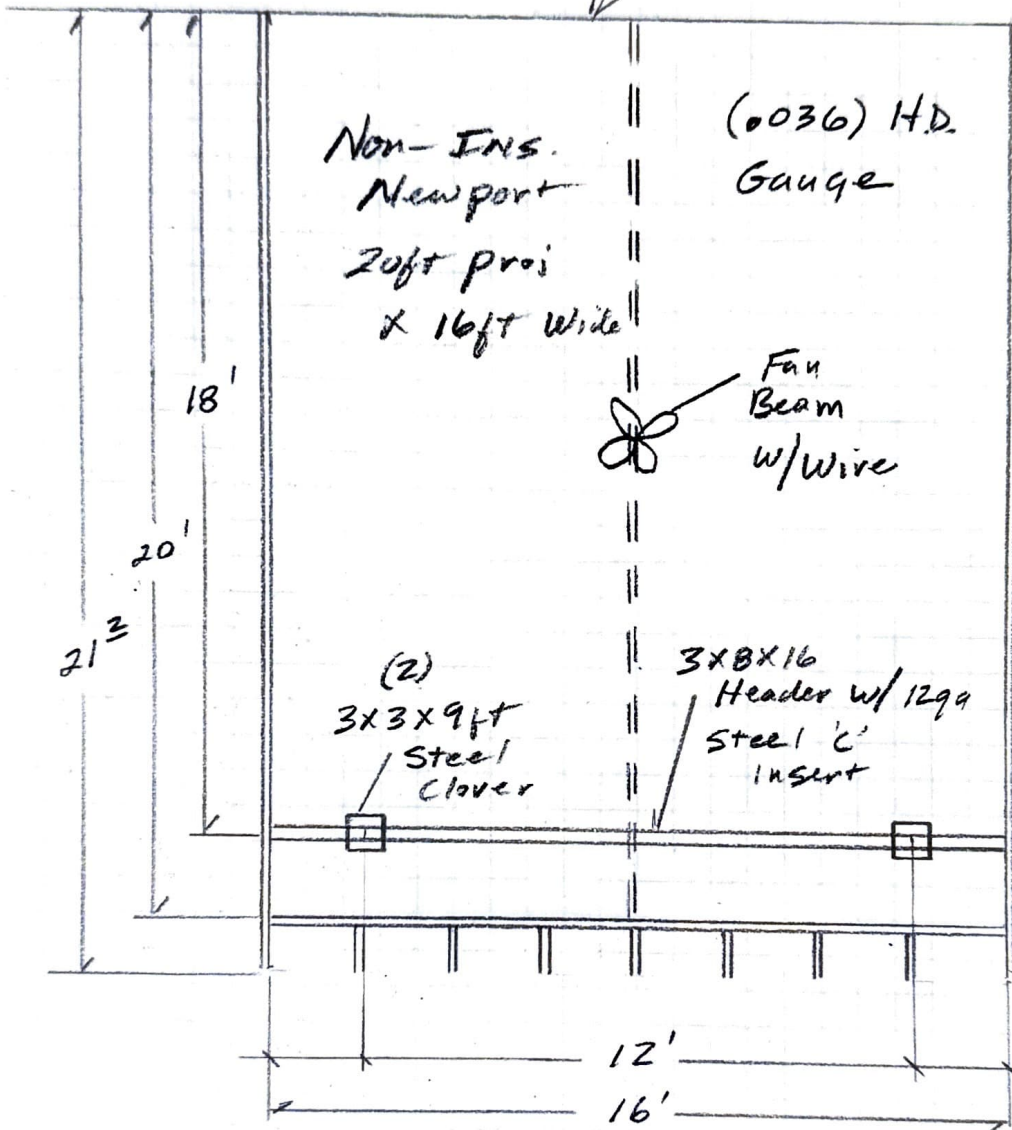

Two Story House

Attach to Stucco Wall @ 9 1/2"

Whittier CA 90606

Color: All White
Ends: Corbel

GM Fac. Div.