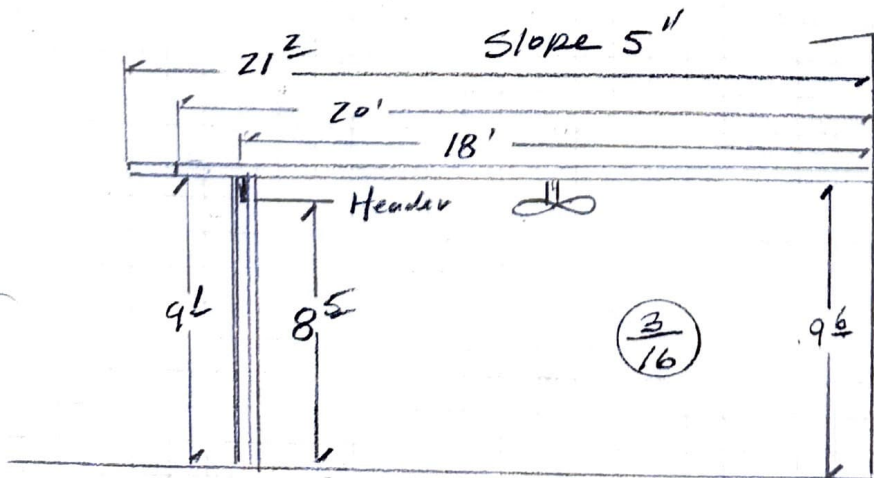

Two Story House

Attach to Stucco Wall @ 9 1/2"

Whittier CA 90606

Color: All White
Ends: Corbel

GM Fac. Div.