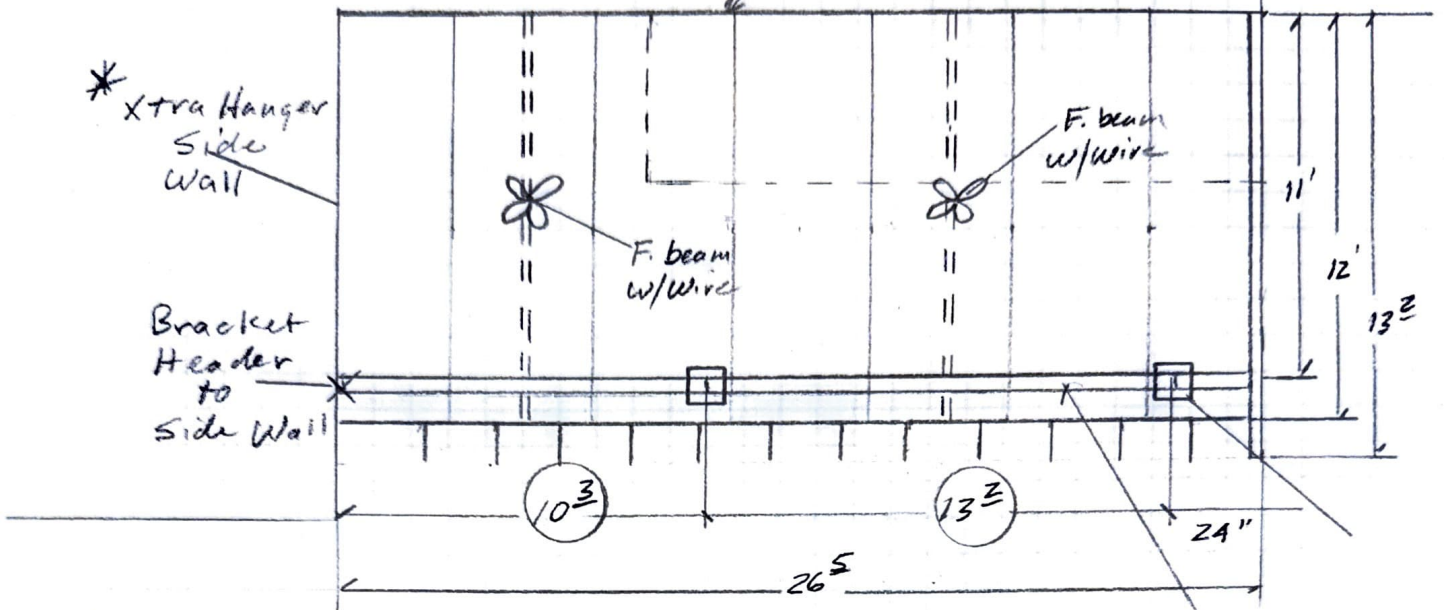

2 Story House
w/ Balcony deck.

Attach below 2nd
Story Deck at 9³

*Note: Owner to connect
F. Beam Wiring to House
wiring during install.

Amerimax Maxx Panel
3" Insulated Cover
12ft proj x 26⁵ Wide
(Fea 4' x 12' Panels)
Two w/ Fan
Beams.

w/ Wrap + Tails
(Front + (1) Side

Single
3x8 x 26⁵
Header w/ One
End.

Color: All White

Ends: Corker

Long Beach CA. 90808

GM
Fac. Dir

3
16