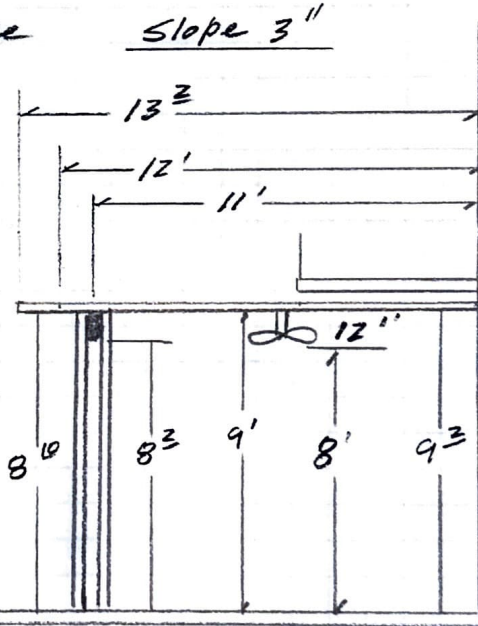

2 Story House
w/ Balcony deck.

Attach below 2nd
Story Deck at 9³

*Note: Owner to connect
F. Beam Wiring to House
wiring during install.

Amerimax Maxx Panel
3" Insulated Cover
12ft proj x 26⁵ Wide
(Fea 4' x 12' Panels)
Two w/ Fan
Beams.

w/ Wrap + Tails
(Front + (1) Side

Single
3x8 x 26⁵
Header w/ One
End.

Color: All White

Ends: Corker

Long Beach CA. 90808

GM
Fac. Dir

3
16