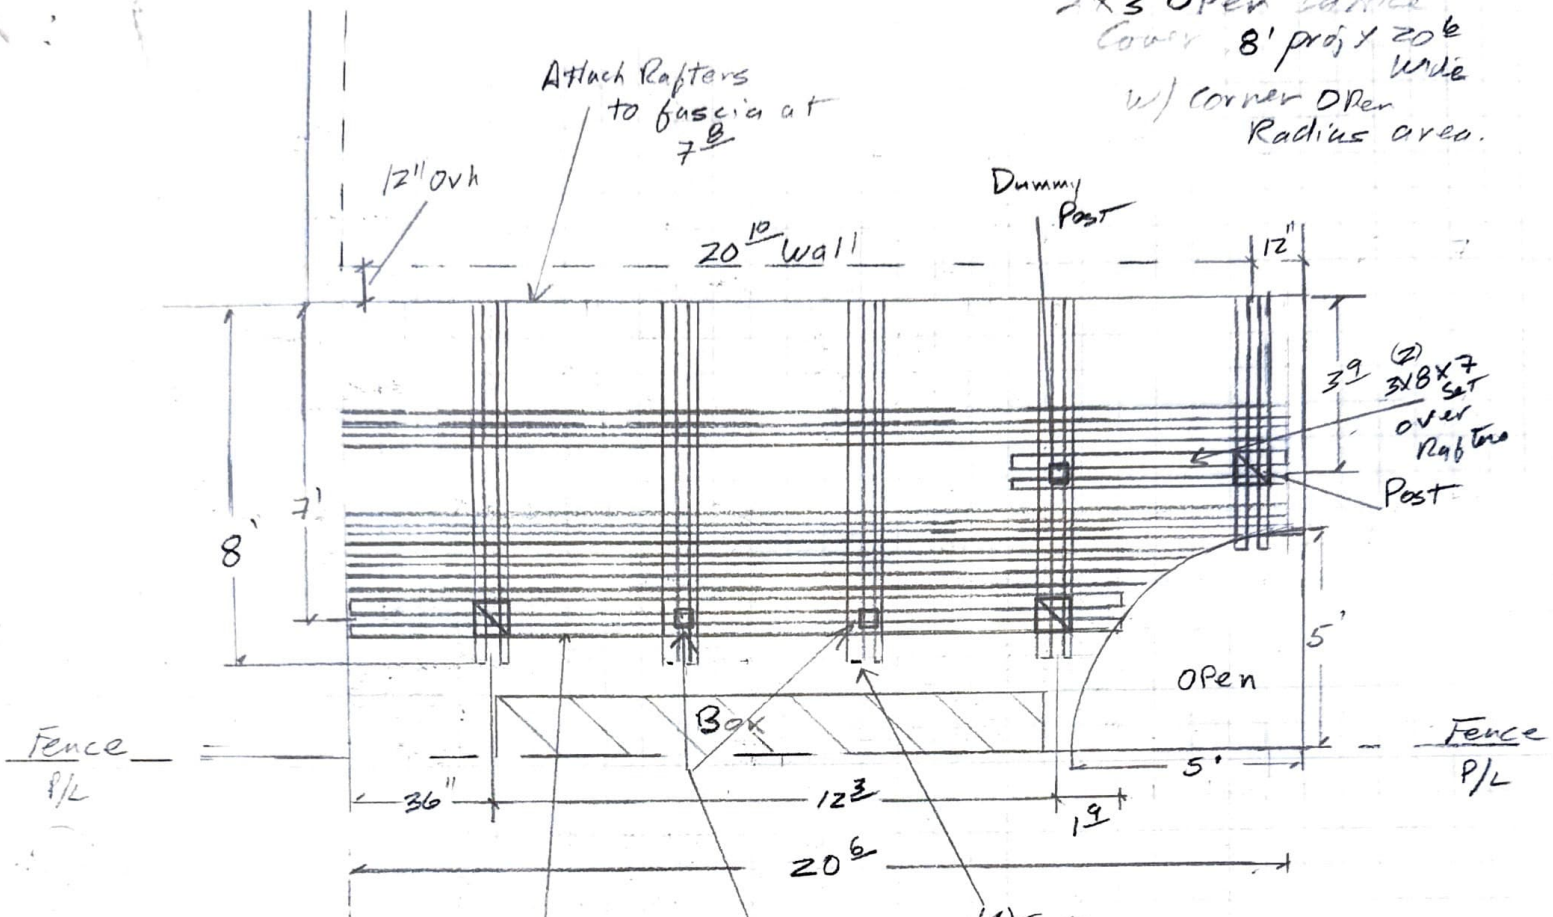

Underhung, Attached  
 2x3" OPEN Lattice  
 Cover 8' proj x 20'6" wide  
 w/ corner OPEN  
 Radius area.

Std Posts 10'  
 (3) Total

Double 3x8x17'  
 Headers

Dummy  
 Posts  
 (2)

(4) Sets  
 2x6x8'  
 Underhung  
 rafters.

Irvine CA.  
 92604

Color: All White  
 Ends: Scallop

GM  
 Fac. Div

1/4