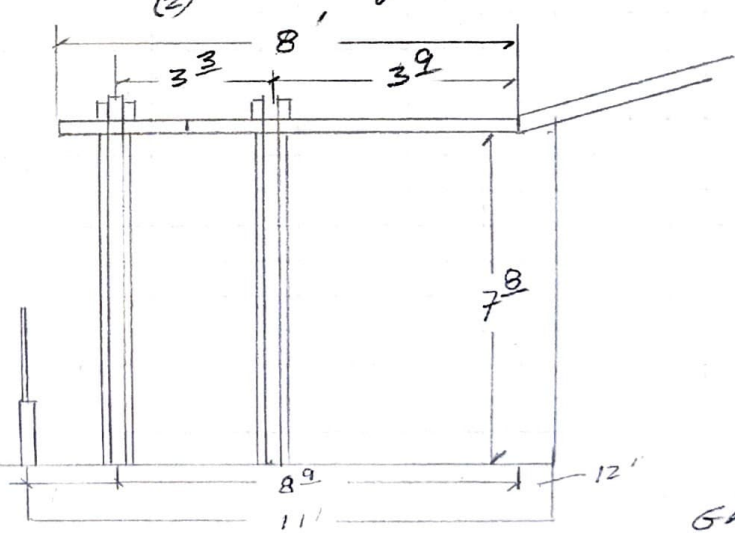

Underhung, Attached  
 2x3" OPEN Lattice  
 Cover 8' proj x 20'6" wide  
 w/ corner OPEN  
 Radius area.

Std Posts 10'  
 (3) Total

Double 3x8x17'  
 Headers

Dummy  
 Posts  
 (2)

(4) Sets  
 2x6x8'  
 Underhung  
 rafters.

Irvine CA.  
 92604

Color: All White  
 Ends: Scallop

GM  
 Fac. Div

1/4