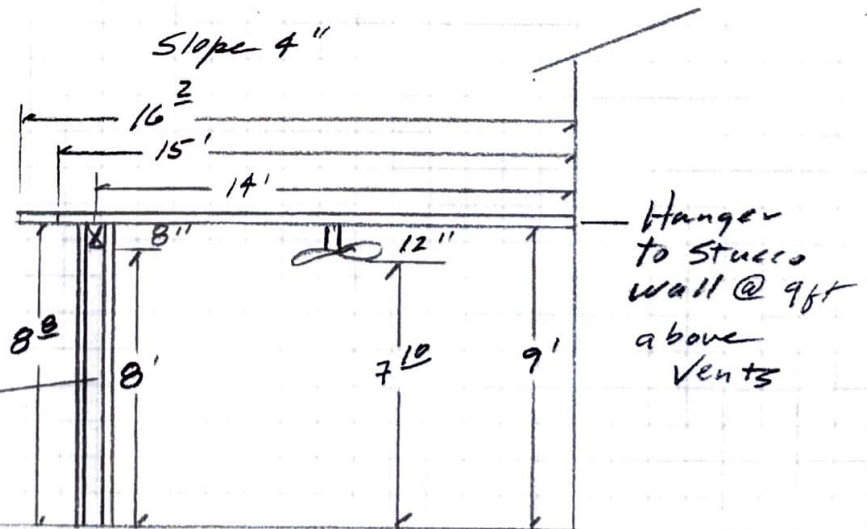

Amerimax 3" Maxx Panel
 Insulated Patio Cover

Laguna Niguel 92677
 (949) 521-2825

Color:

Ceiling, White
 Other, Latte

Ends: Bevel

(4) Std Posts

GM
 Fac. Div.

3
 16