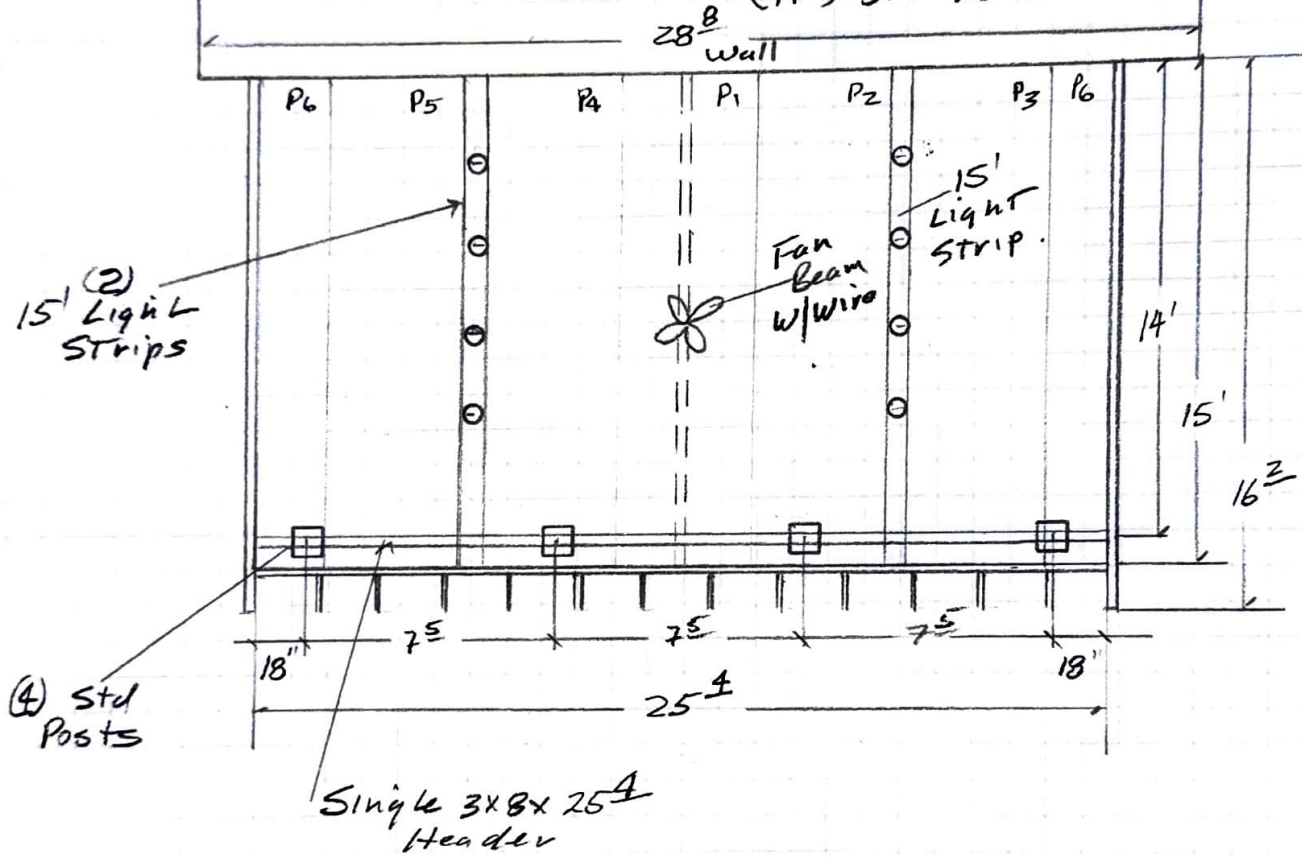

Amerimax 3" Maxx Panel
 Insulated Patio Cover

Laguna Niguel 92677
 (949) 521-2825

Color:

Ceiling, White
 Other, Latte

Ends: Bevel

(4) Std Posts

GM
 Fac. Div.

3
 16