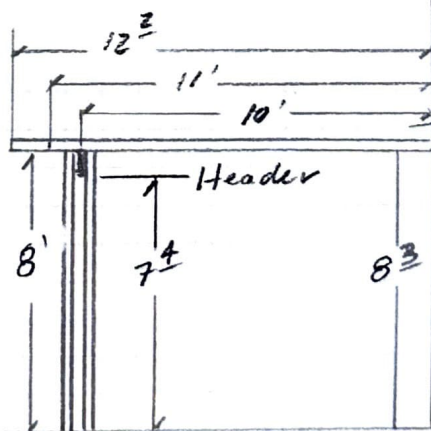

Pool House

Alta Vista HOA
Placentia

3x8 x 30"
Header
w/ 12ga Steel &
INSUL.

(3)
Steel
Posts
on
Existing
Footings

5700 Via Vista
536 Avenida Vista
Placentia CA
92870

Slope Cover 3"

Note:
Demo old
Wood Open
Lattice
Cover.

Color:
Ceiling, Desert Sand
Other, Spanish
Brown

Ends:

Bevel

Elevation

Note - Posts are
6 1/2 ft from
Water

3
16

GM
Fac. Dir.