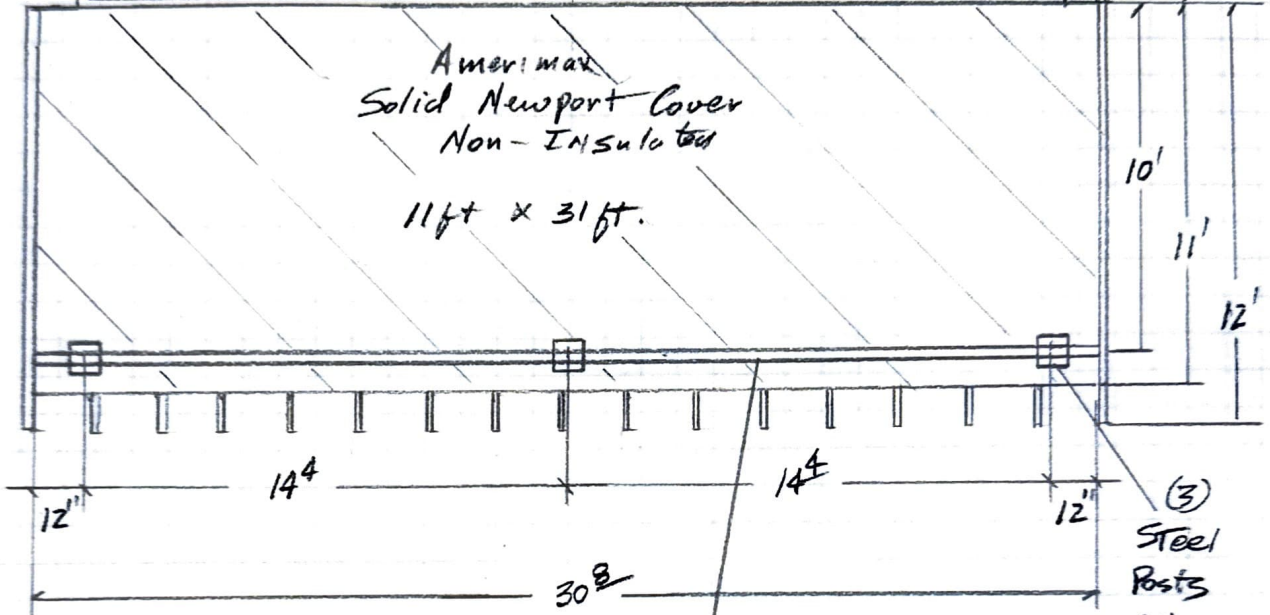

Pool House

Alta Vista HOA
Placentia

3x8 x 30"
Header
w/ 12ga Steel &
INSUL.

(3)
Steel
Posts
on
Existing
Footings

5700 Via Vista
536 Avenida Vista
Placentia CA
92870

Slope Cover 3"

Note:
Demo old
Wood Open
Lattice
Cover.

Color:
Ceiling, Desert Sand
Other, Spanish
Brown

Ends:

Bevel

Elevation

Note - Posts are
6 1/2 ft from
Water

3
16

GM
Fac. Dir.