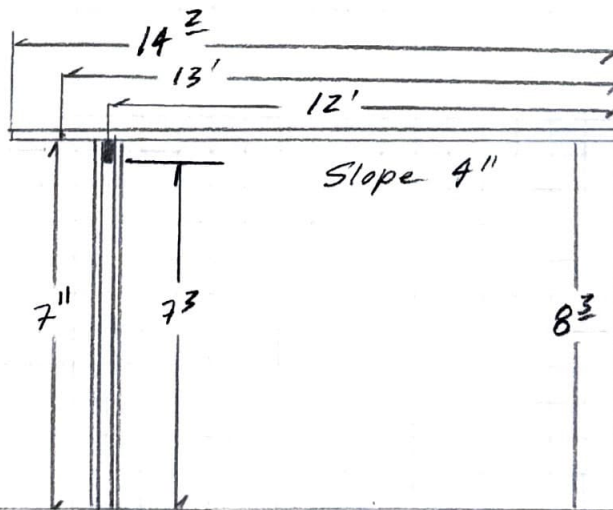

House

Attach hanger to Stucco Wall @ 8"

Seal Cover to Fascia

Wall

13' Proj x 18' wide

Non-Insulated Cover.
w/ Wrapt toils

Color: All White

Ends: Scallop.

Garage

15" OVH

Bracket to Wall

(2) Two std Posts

Single 3x8x20'

12'

13'

14'

8'

8'

18"

18' Cover

20' header

Single 3x8x20'

Side Fascia

7" to bottom

8" to Top

Slope 4"

7"

7"

8'

25.5' Sample
Ave.
Long Beach
90815
(562) 537-7500

1/4

GM
FAC. Div