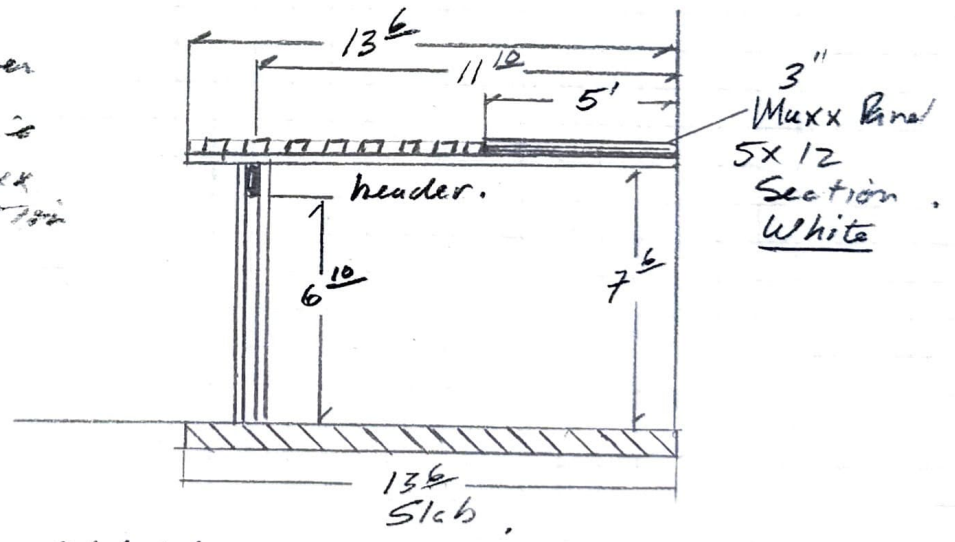

Combination Cover
 2x2 Open Lattice
 Mission Viejo 92691

2x2
 Lattice Sec @ 5x9 1/2
 Sec @ 8 1/2 x 21 1/2

Combination Cover
 2x2 Open Lattice
 w/ 5x12 Maxx
 Panel Section

Color: All White
Ends: Corbel

- Note:
- ① Demo Old Wood Cover
 - ② Posts mounted on top of existing Footings.
 - ③ Remove 2x2 Strip at bottom of ledger patch / Paint. Paint supplied by owner.