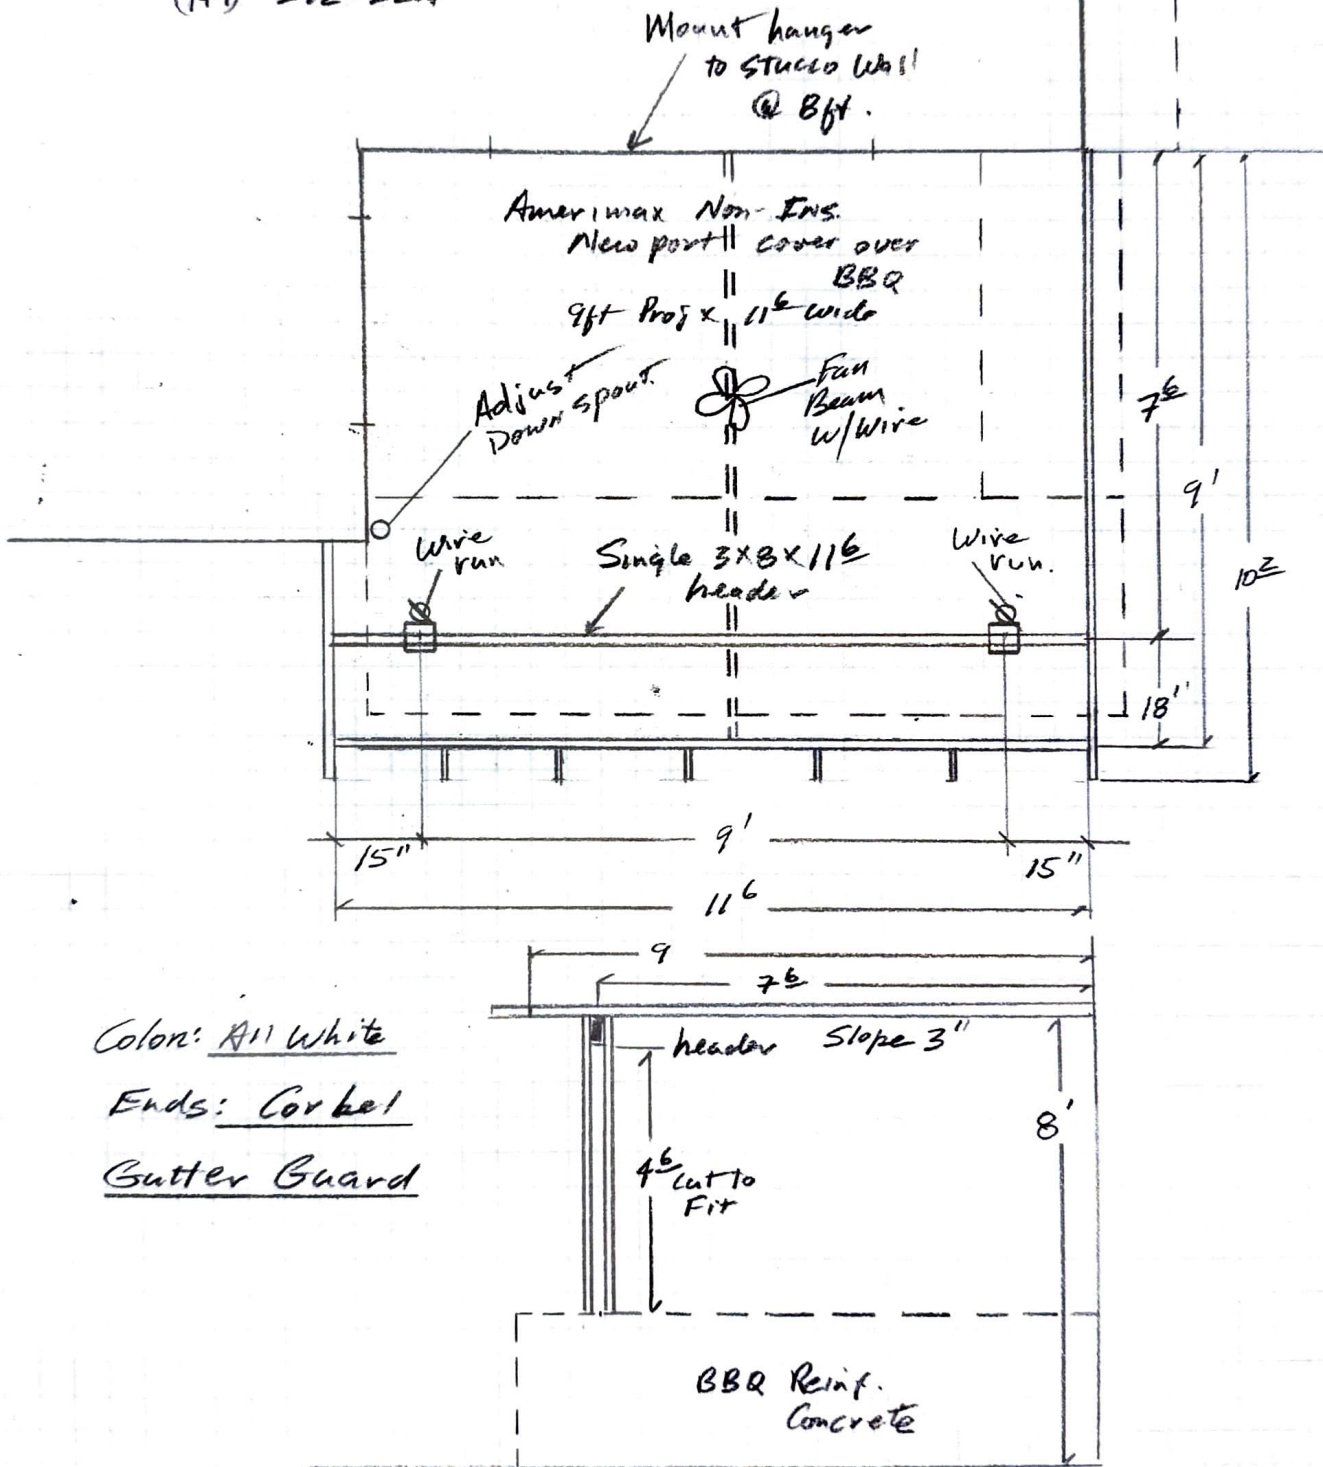

San Clemente CA. 92673
(949) 292-2204

Color: All White
Ends: Corbel
Gutter Guard

GM
Fac Div
 $\frac{3}{8}$